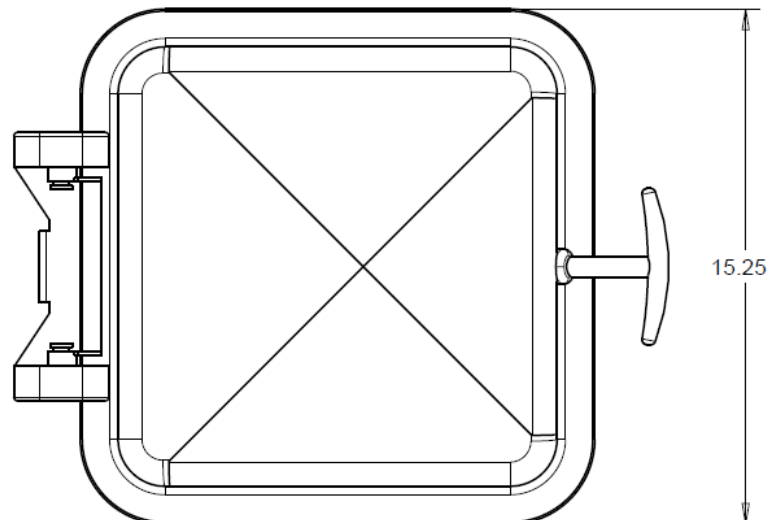

2374-6 Rectangular Induction Buffet Server

www.springusa.com

Spring USA®
The Evolution of Intelligent Design™

800-535-8974