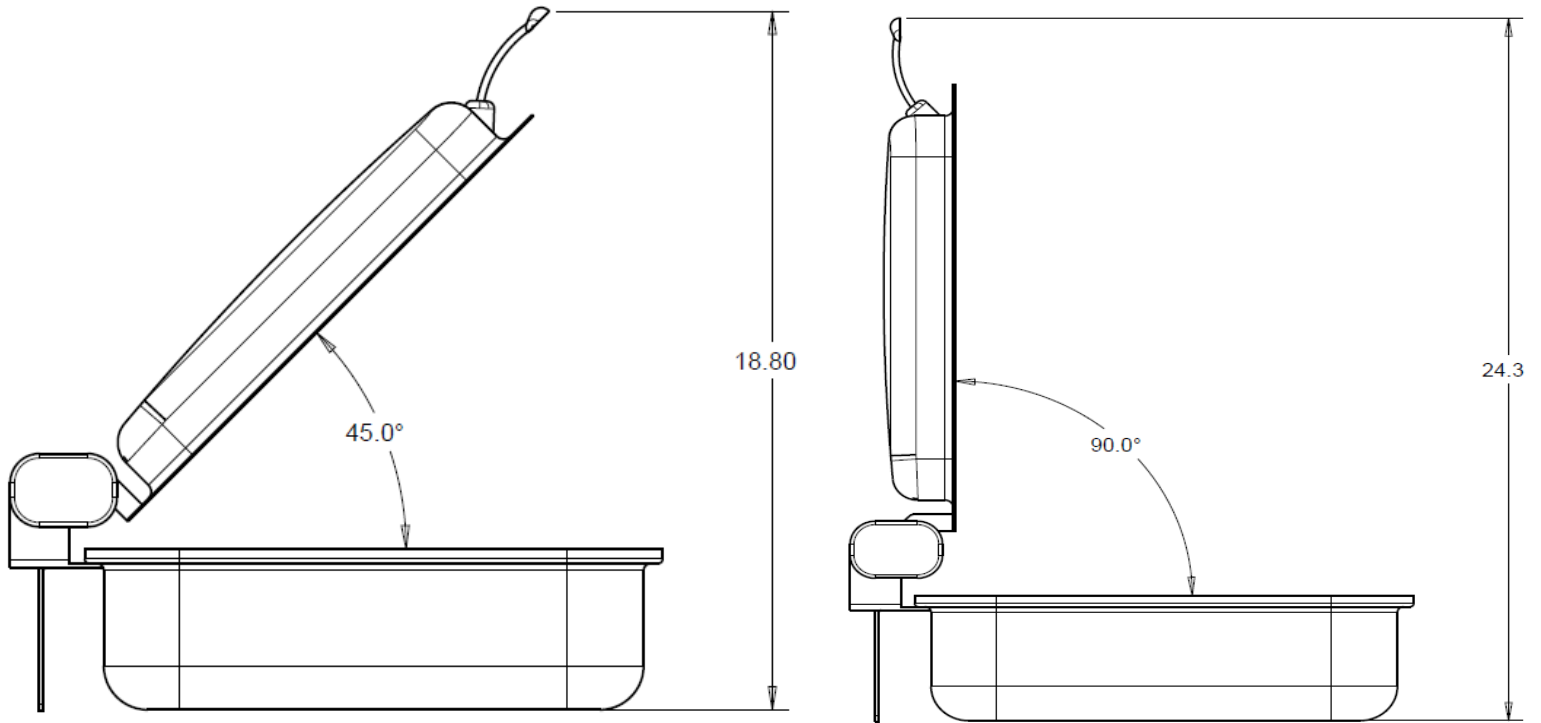

2374-6 Rectangular Induction Buffet Server

www.springusa.com

Spring USA®
The Evolution of Intelligent Design™

800-535-8974