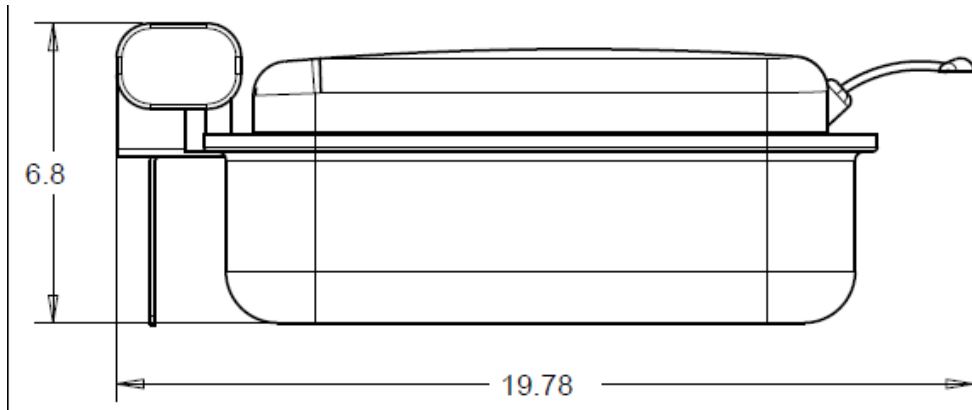

2374-6 Rectangular Induction Buffet Server

www.springusa.com

Spring USA®
The Evolution of Intelligent Design™

800-535-8974