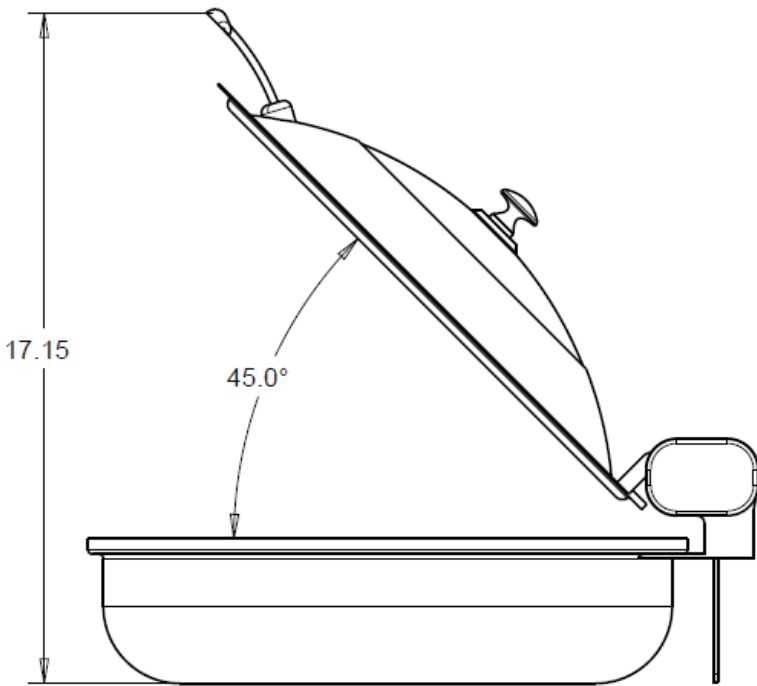

2472-6/36 Vision, Round Induction Buffet Server

www.springusa.com

Spring USA®
The Evolution of Intelligent Design™

800-535-8974