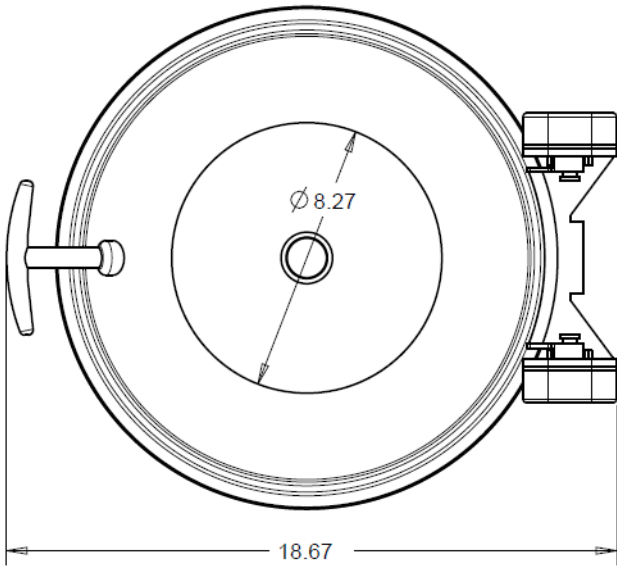

2472-6/36 Vision, Round Induction Buffet Server

www.springusa.com

Spring USA®
The Evolution of Intelligent Design™

800-535-8974